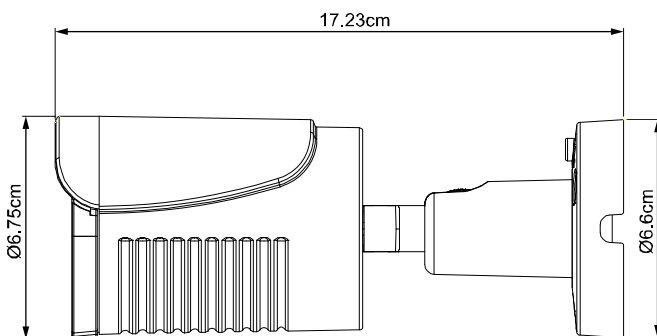

## 2MP IR Bullet IP Camera

### DIMENSIONS

Dimensional tolerance: ± 5mm