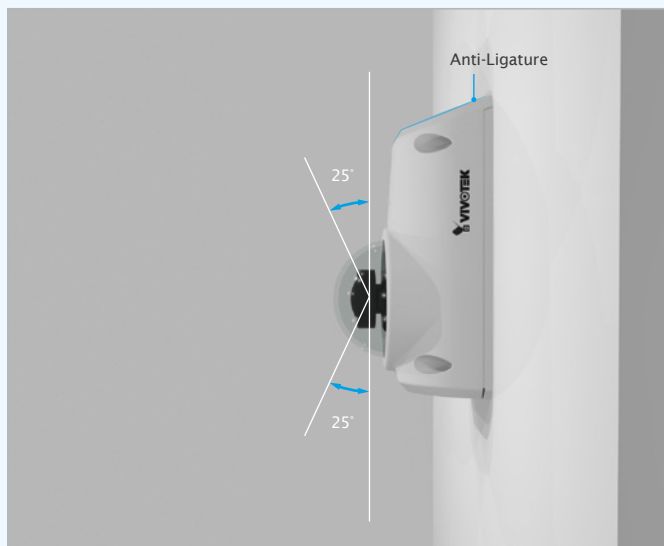

Key Features

- 3-Megapixel CMOS Sensor
- 30fps @ 2048x1536
- Anti-Ligature Design
- Weather-proof IP66-rated and Vandal-proof IK10-rated Housing
- 180° Horizontal Panoramic View
- ±25° Tilt Lens
- WDR Pro (100dB) to Provide Extreme Visibility in High Light Contrast Scenes
- Video Rotation
- Built-in Microphone
- SNV (Supreme Night Visibility)
- 3D Noise Reduction for Low-light Conditions
- Real-time H.264 and MJPEG Compression (Dual Codec)
- Built-in IEEE 802.3af Compliant PoE
- Built-in MicroSD/SDHC/SDXC card slot

The World's First Adjustable Tilt Angle Fisheye Network Camera