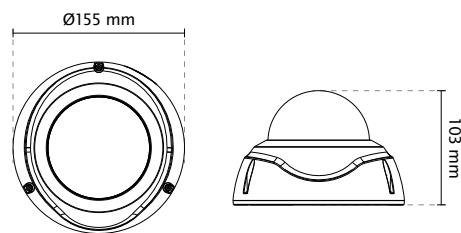

Dimensions

Compatible Accessories

Mounting Kits

PoE Kits

All specifications are subject to change without notice. Copyright © VIVOTEK INC. All rights reserved.

Ver. 6