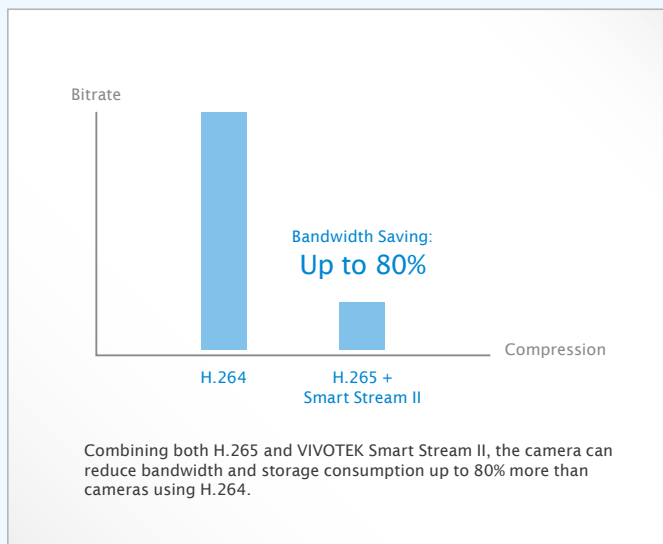

FD9381-HTV/EHTV

Fixed Dome Network Camera

5MP · H.265 · Smart Stream II · 1080p 60 fps · WDR Pro · SNV · IP66 · IK10 · Extreme Weather · P-iris · 30M IR

VIVOTEK's FD9381-HTV and FD9381-EHTV are two brand-new professional H.265 high-efficiency outdoor dome network cameras, offering 30 fps @ 5-Megapixel or 60 fps @ 1080p with outstanding image quality. By employing H.265 technology, these cameras are able to provide higher and more efficient image compression rates than previous H.264 systems. In addition, VIVOTEK's sophisticated Smart Stream II technology enables the cameras to optimize quality for desired regions and therefore to maximize efficiency of bandwidth usage. Combining both H.265 and Smart Stream II, the FD9381-HTV and FD9381-EHTV can reduce bandwidth and storage consumption by up to 80%* while retaining exceptional 5-Megapixel image quality.

* Depending on scenes

Key Features

- H.265 Compression Technology
- 1/1.8" Progressive CMOS Sensor
- 30 fps @ 2560x1920, 60 fps @ 1920x1080
- Smart Stream II to Optimize Bandwidth Efficiency
- WDR Pro for Unparalleled Visibility in High Contrast Environments
- Built-in IR Illuminators, Effective up to 30 Meters
- Remote Focus for Easy Focus Adjustments
- Weather-proof IP66-rated and Vandal-proof IK10-rated Housing
- Extreme Weather Support with PoE
- SNV (Supreme Night Visibility) for Low Light Conditions
- P-iris Lens
- Video Rotation for Corridor View
- DIS (Digital Image Stabilization)